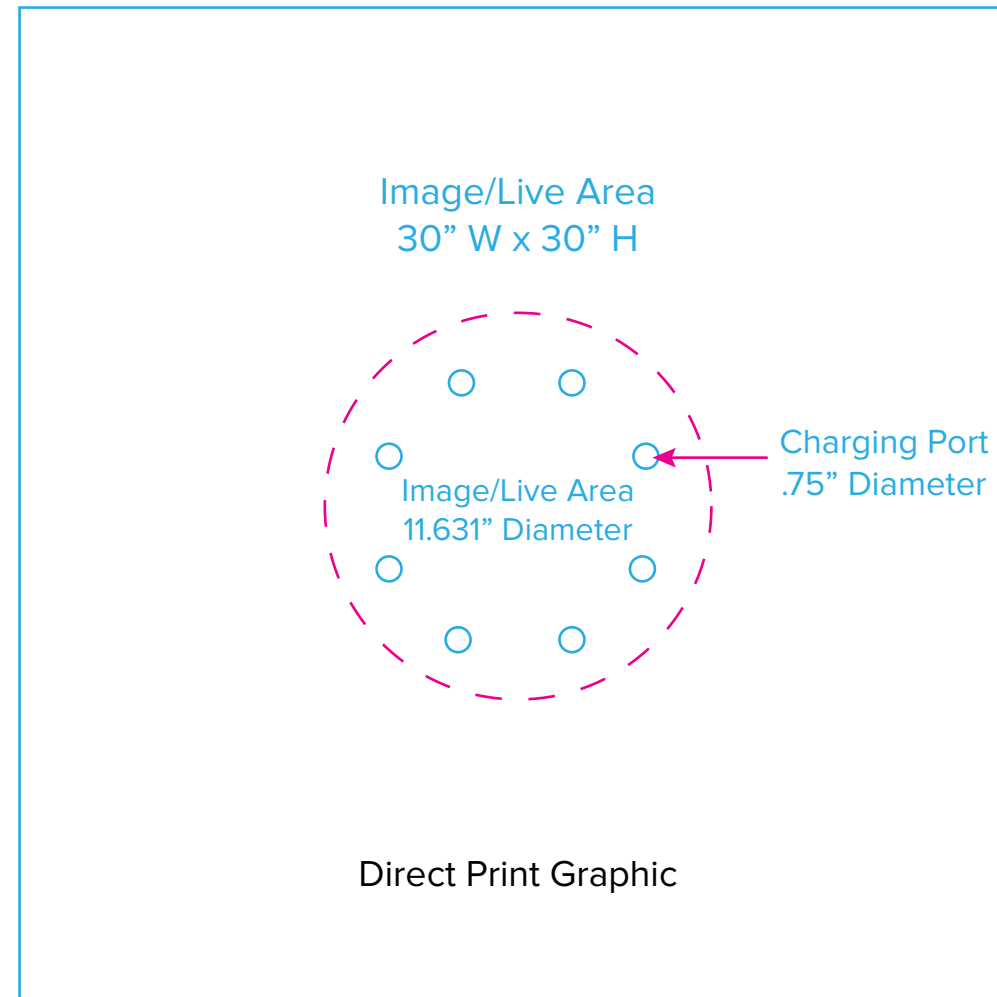

# Graphic Template Charging Bistro Table – Direct Print Graphic

NOTE: All Raster Art (jpg, tiff,psd, png, etc.) must be at least 100 dpi at print size.